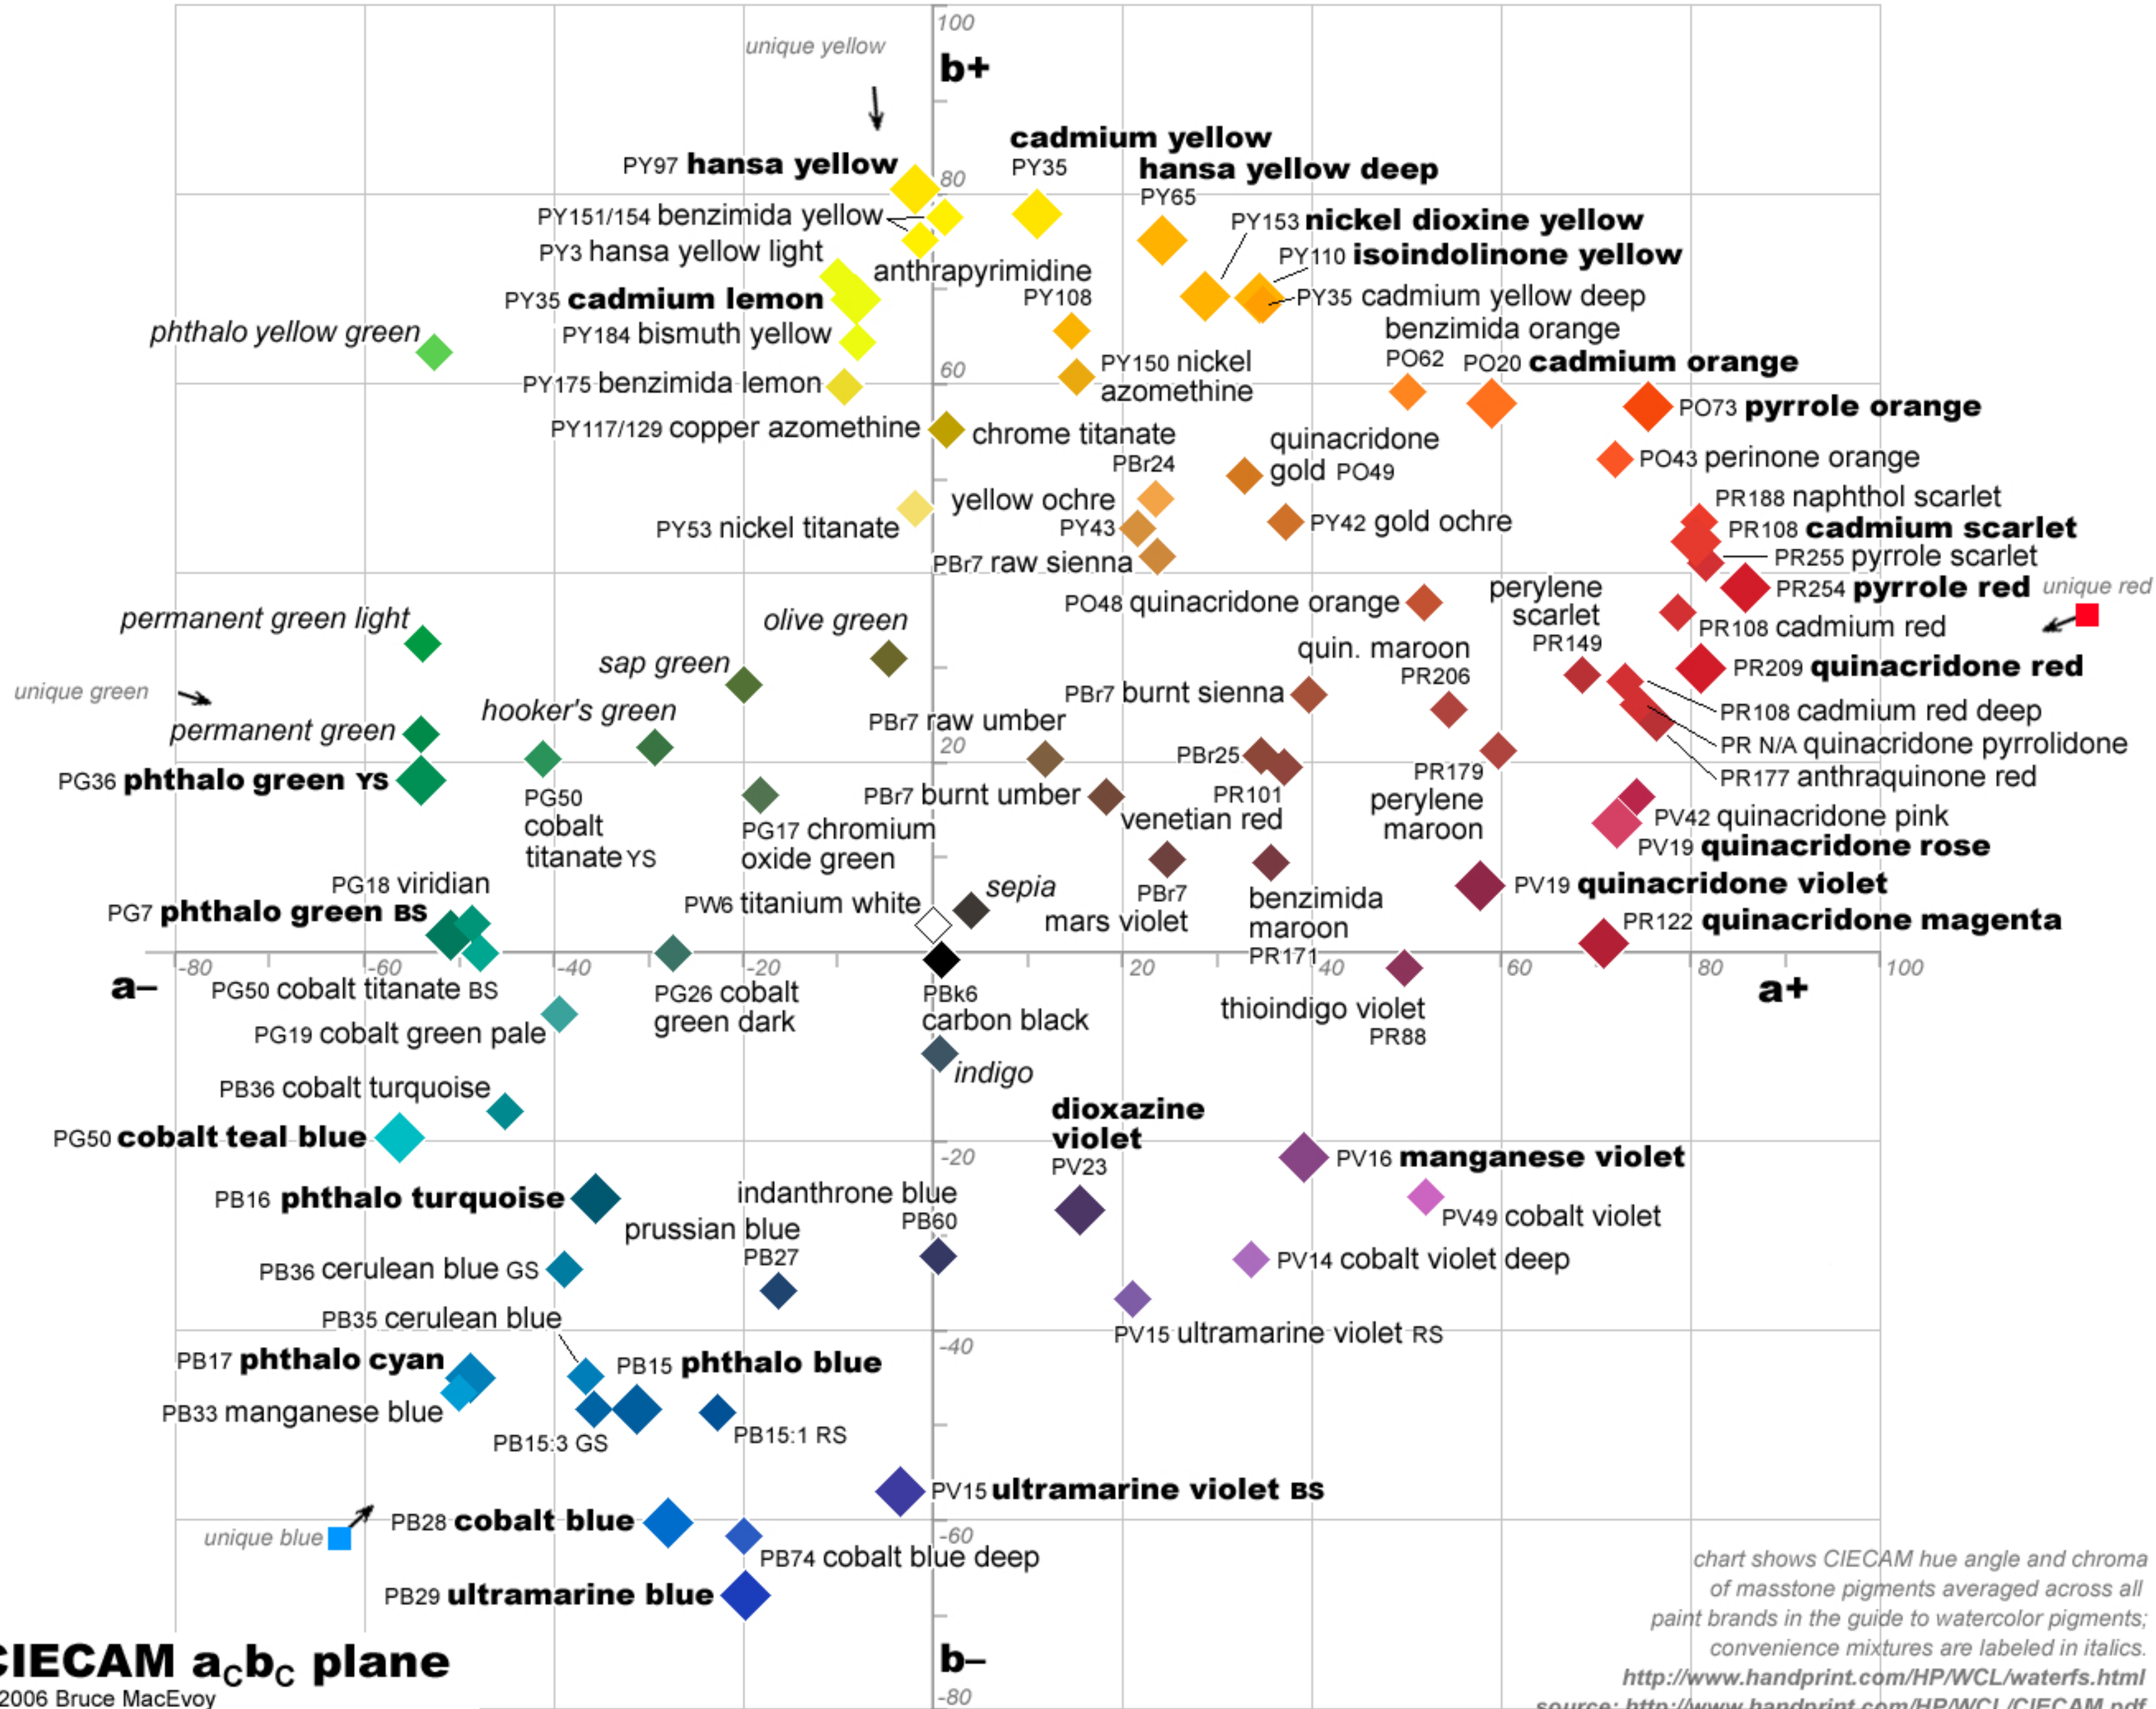

CIECAM a_cb_c plane

© 2006 Bruce MacEvoy

chart shows CIECAM hue angle and chroma of masstone pigments averaged across all paint brands in the guide to watercolor pigments; convenience mixtures are labeled in italics.
<http://www.handprint.com/HP/WCL/waterfs.html>
 source: <http://www.handprint.com/HP/WCL/CIECAM.pdf>